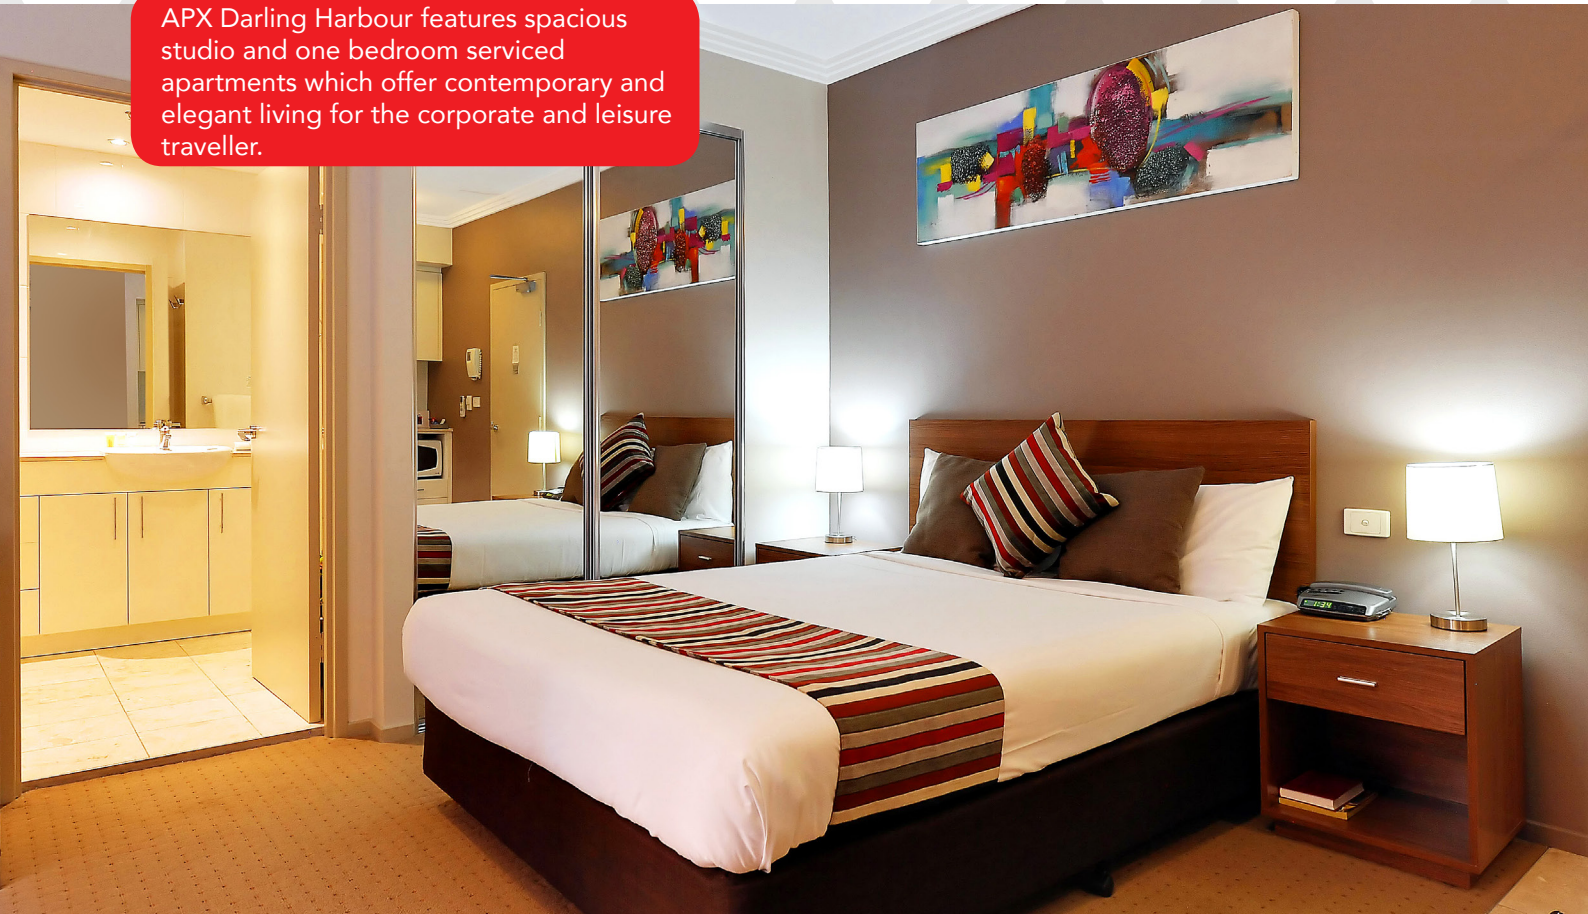

HOTELS APARTMENTS DARLING HARBOUR

APX Darling Harbour features spacious studio and one bedroom serviced apartments which offer contemporary and elegant living for the corporate and leisure traveller.

facilities

- ✓ All apartments feature living and dining areas
- ✓ Well appointed kitchenette
- ✓ Onsite complimentary laundry
- ✓ Choice of bedding configurations
- ✓ Complimentary Wifi
- ✓ Free block buster movies
- ✓ On-site car parking *
- ✓ Access to offsite swimming pool
- ✓ LCD televisions
- ✓ Breakfast options *
- ✓ Local restaurant charge-back *
- ✓ Pantry shopping service *
- ✓ Valet dry cleaning *
- ✓ Individually controlled air conditioning
- ✓ Tour desk
- ✓ Babysitting booking service *
- ✓ Mini Bar *
- ✓ Wheelchair accessible apartments

* Extra charges apply

accommodation

Standard Apartments

1 Queen bed

Executive Apartments

1 Queen bed / 1 King bed
Sofa bed *
with private outdoor balcony

One Bedroom Apartments

1 King bed / 2 Single Beds
Sofa bed *